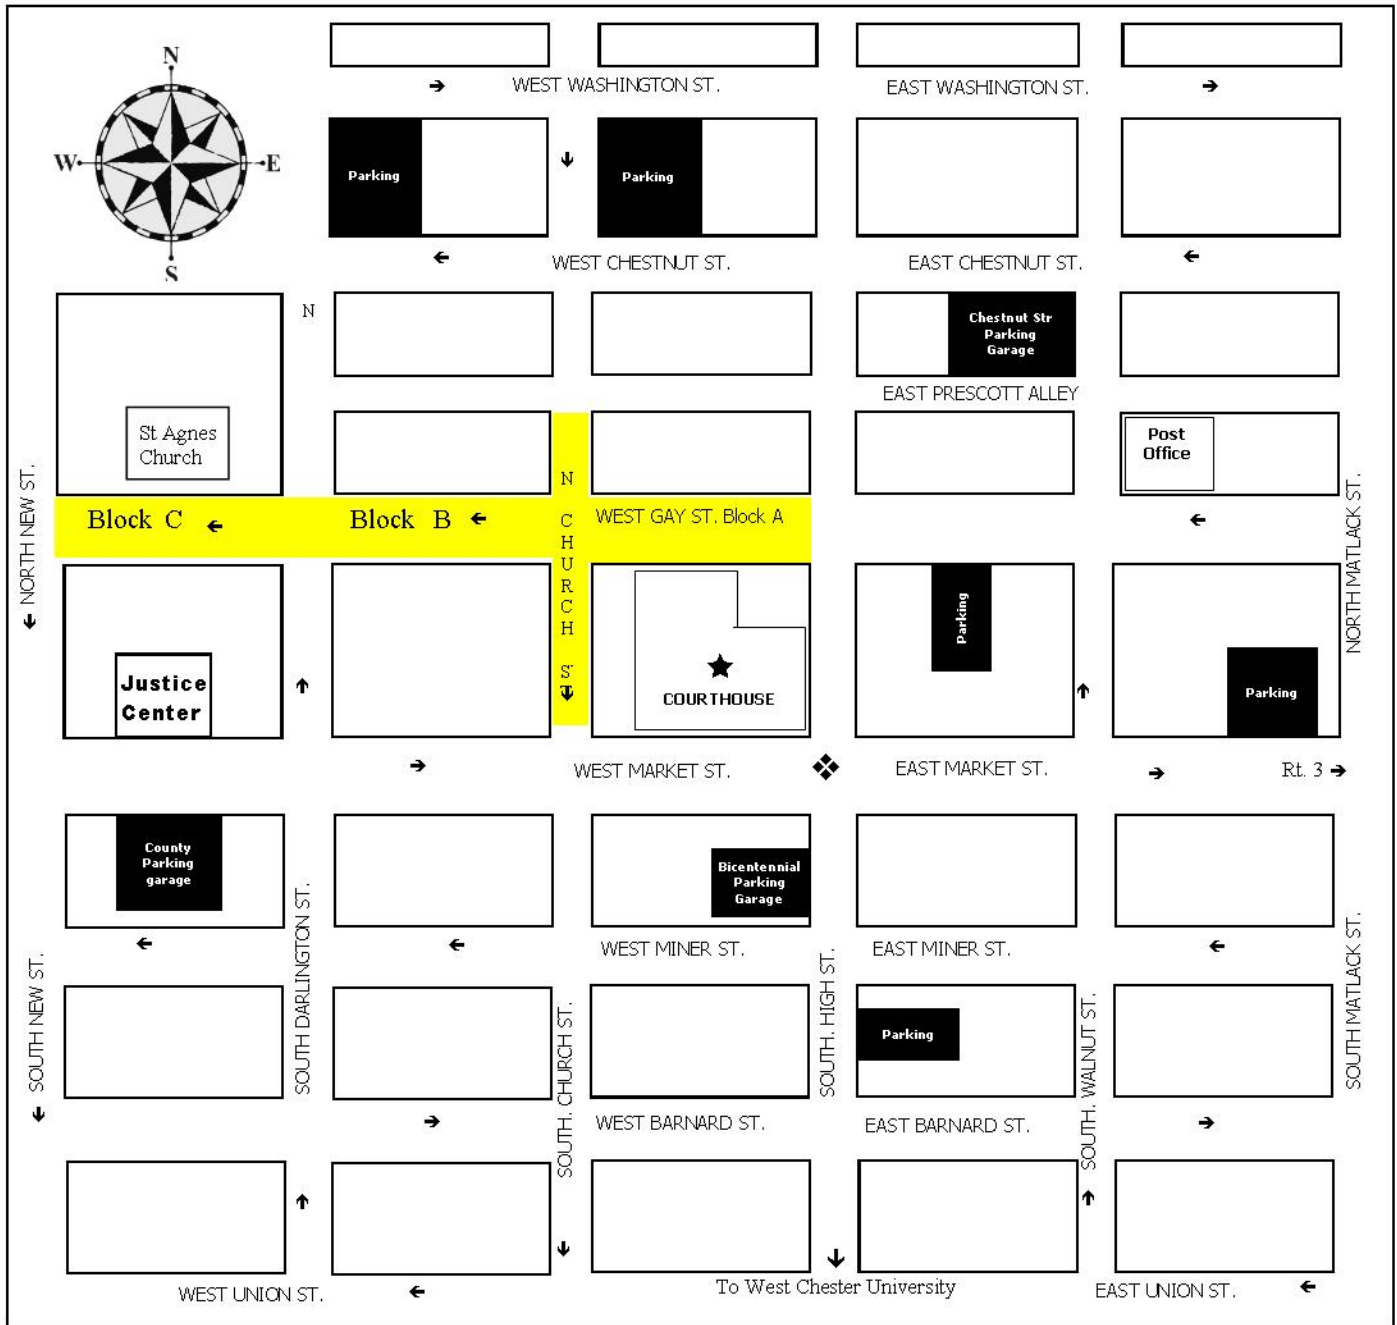

Parking Map in Downtown West Chester

Westchesterchilicookoff.com